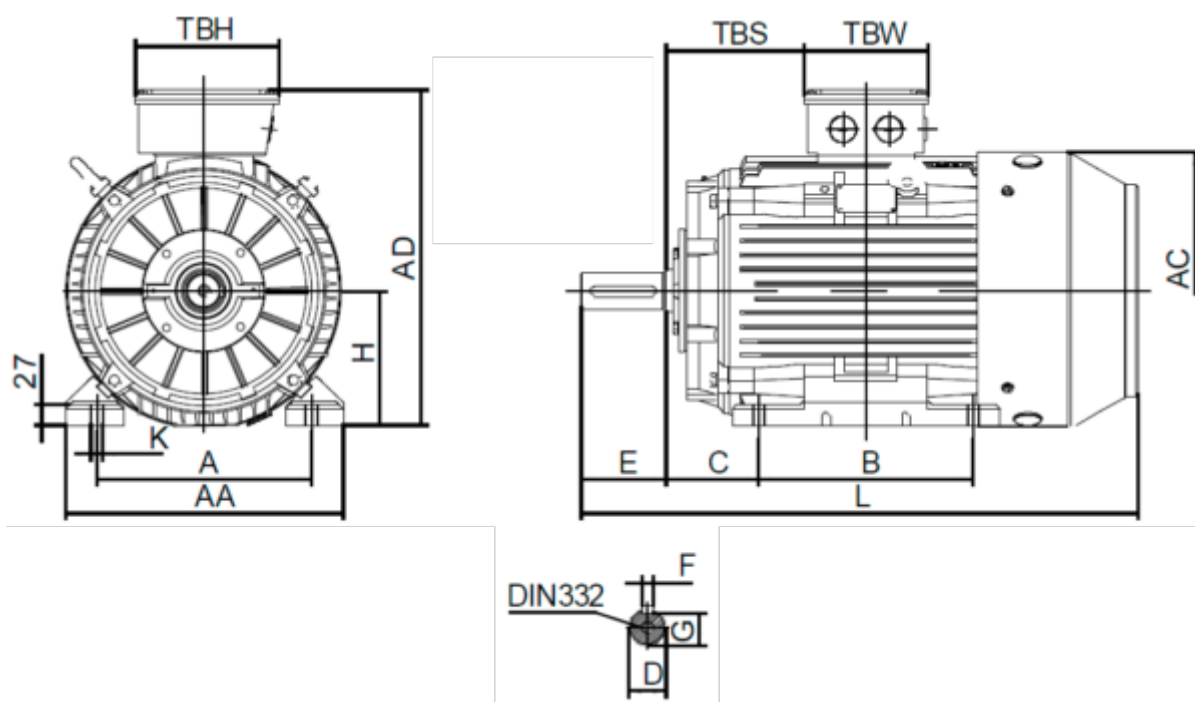

# Data Sheet

Article number: 2502011022201

Description: Kleedrive T2C 132M2-2 11kW 2800 rpm  
3x400/690V 50HZ IP55 B3 Eff=89.4%

## Measures

A = 216	F = 10	TBW = 134
AA = 263	G = 33	
AC = Ø259	H = 132	
AD = 332	HD = 200	
B = 178	K = Ø12	
C = 89	L = 5005	
D = Ø38	TBH = 134	
E = 80	TBS = 61.5	